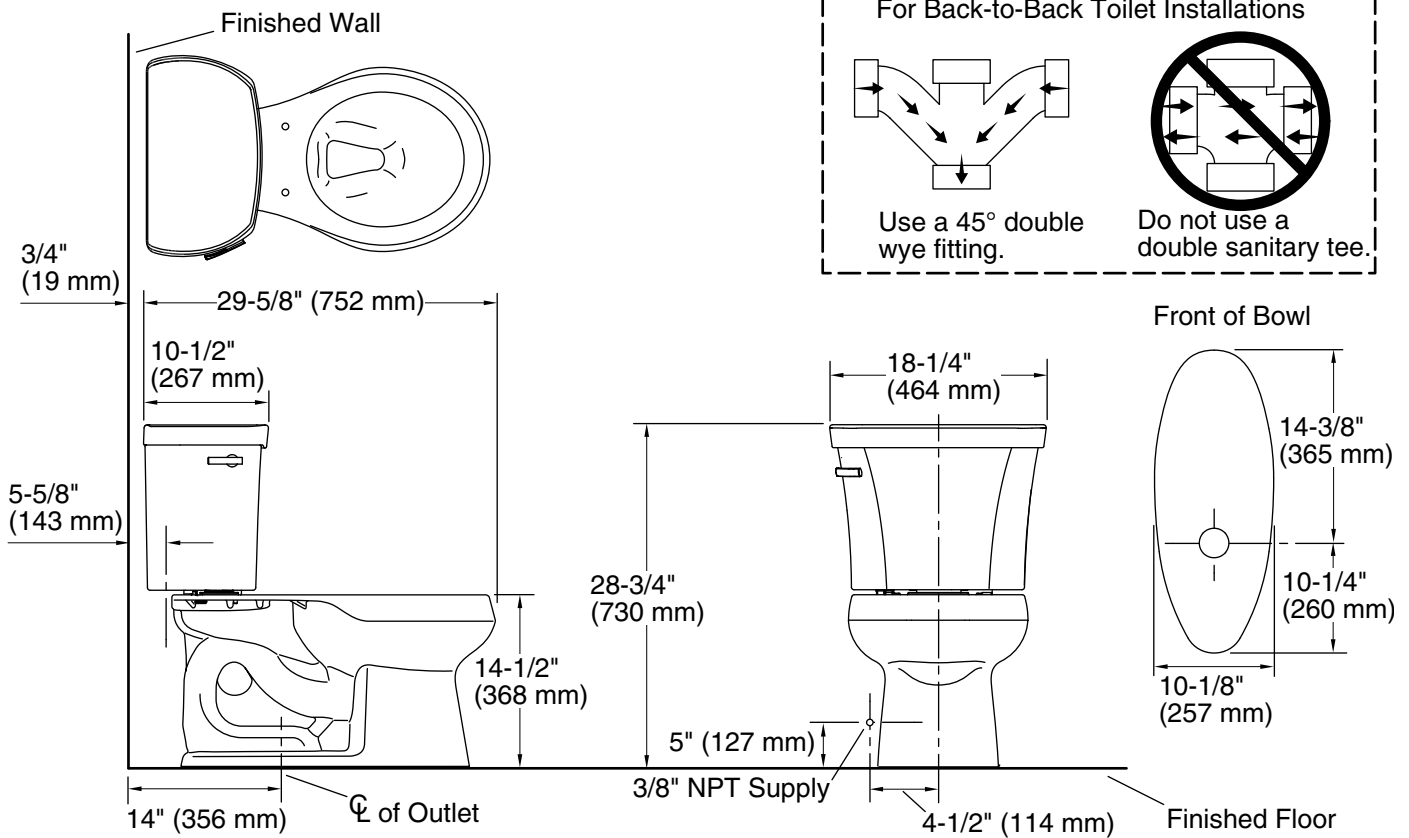

For the most current Specification Sheet, go to www.kohler.com.

5-29-2021 18:49 - US/CA

THE BOLD LOOK
OF **KOHLER**®

Technical Information

All product dimensions are nominal.

Toilet type:	Two-piece, Floor-mount
Waste Outlet:	Floor
Bowl shape:	Round-front
Flush type:	Class Five®
Trap passageway:	2-1/8" (54 mm)
Water Consumption	
Full:	1.28 gpf (4.8 lpf)
Water surface size:	10-1/2" x 7-3/4" (267 mm x 197 mm)
Rim to water surface:	5-1/4" (133 mm)
Rough-in:	14" (356 mm)
Seat-mounting holes:	5-1/2" (140 mm)